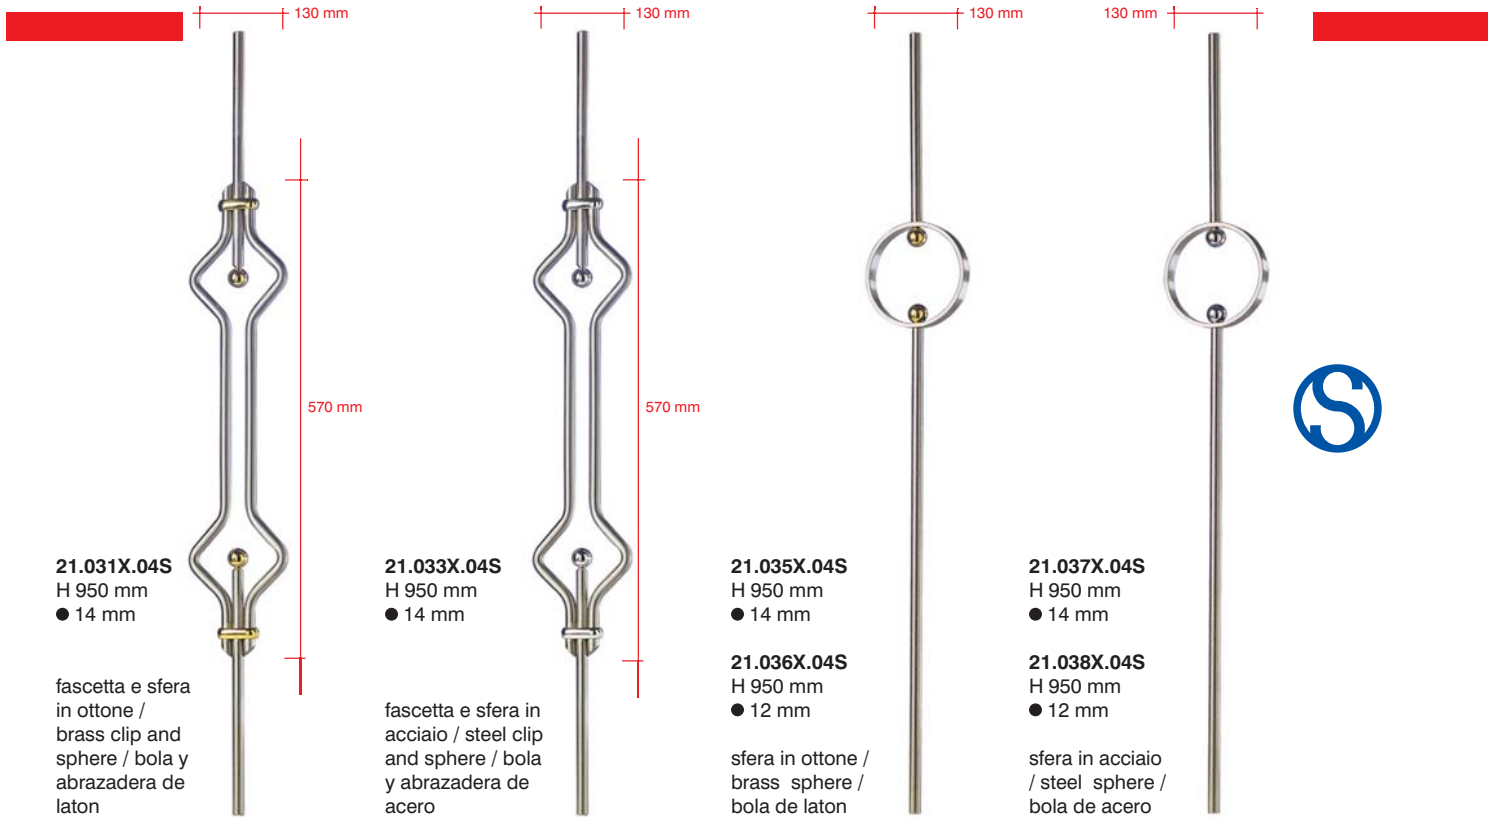

Paletti ornamentali / Decorative stakes / Barrotes ornamentales