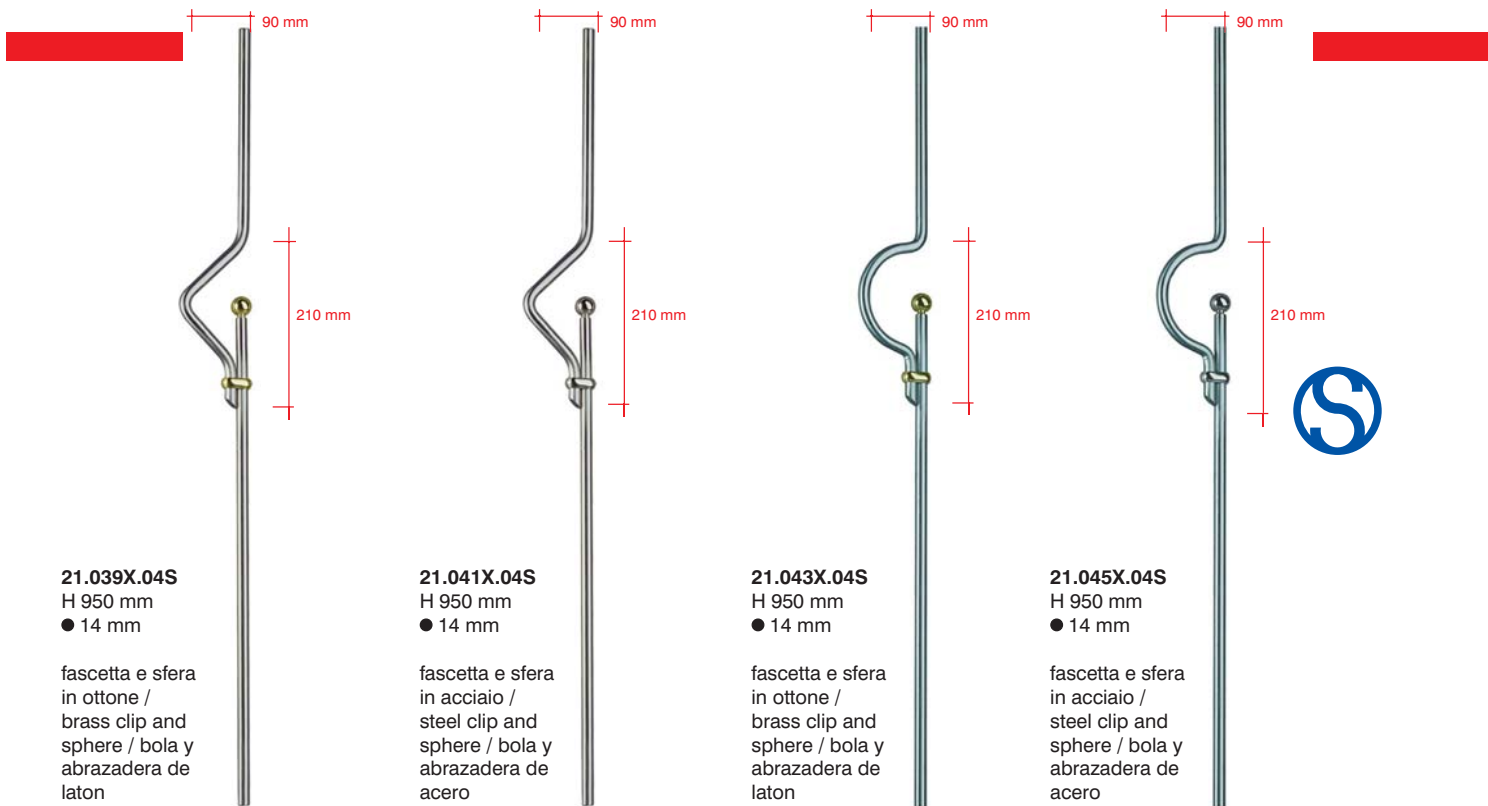

Paletti ornamentali / Decorative stakes / Barrotes ornamentales