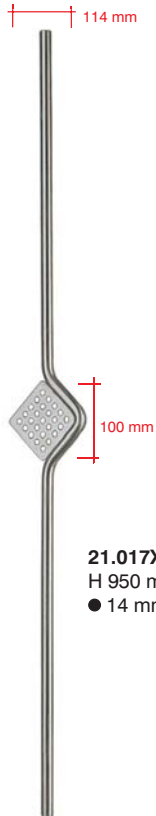

Paletti ornamentali / Decorative stakes / Barrotes ornamentales

21.017X.04S
H 950 mm
● 14 mm