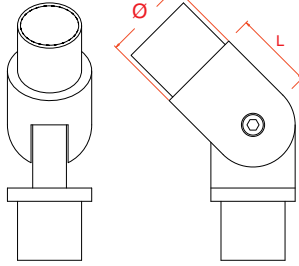

Connettori per barre / Bar connectors / Conectores para juntar barras

regolabile / adjustable / ajustable

COD.	Ø	L
18.001H.04S	16,0 x 1 mm	11,0 mm

regolabile / adjustable / ajustable

COD.	Ø	L
18.010X.04S	foro / hole / agujero 10 mm	35,0 mm
18.011X.04S	foro / hole / agujero 12 mm	36,0 mm
18.012X.04S	foro / hole / agujero 14 mm	37,0 mm

Esempio di applicazione
Application example
Ejemplo de aplicacion

01.001B.04S
05.040C.04S
15.050C.04S
19.005B.04S
20.010X.04S

19.040X.04S
19.041X.04S

19.040A.04S
19.041A.04S

19.040B.04S
19.041B.04S

19.040B.16S
19.041B.16S