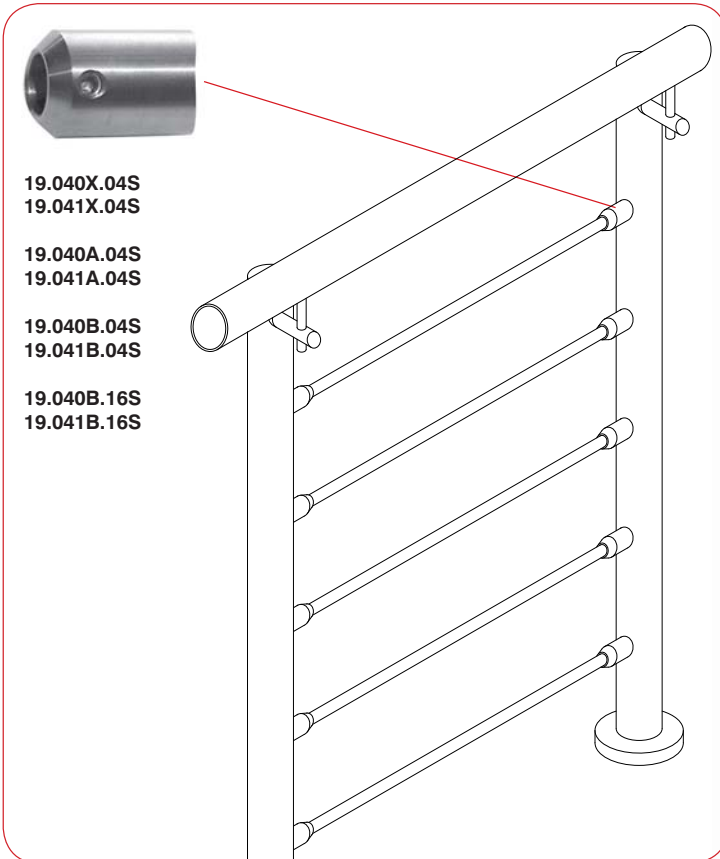

Connettori per barre / Bar connectors / Conectores para juntar barras

regolabile / adjustable / ajustable

COD.	Ø	L
18.001H.04S	16,0 x 1 mm	11,0 mm

regolabile / adjustable / ajustable

COD.	Ø	L
18.010X.04S	foro / hole / agujero 10 mm	35,0 mm
18.011X.04S	foro / hole / agujero 12 mm	36,0 mm
18.012X.04S	foro / hole / agujero 14 mm	37,0 mm

Esempio di applicazione
Application example
Ejemplo de aplicacion

01.001B.04S
05.040C.04S
15.050C.04S
19.005B.04S
20.010X.04S

19.040X.04S
19.041X.04S

19.040A.04S
19.041A.04S

19.040B.04S
19.041B.04S

19.040B.16S
19.041B.16S