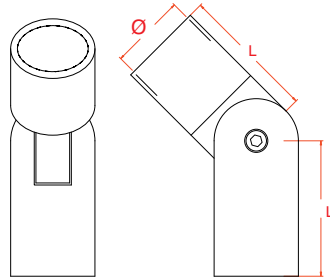

Connettori per barre / Bar connectors / Conectores para juntar barras

regolabile / adjustable / ajustable

COD.	Ø	L
18.001H.04S	16,0 x 1 mm	11,0 mm

regolabile / adjustable / ajustable

COD.	Ø	L
18.010X.04S	foro / hole / agujero 10 mm	35,0 mm
18.011X.04S	foro / hole / agujero 12 mm	36,0 mm
18.012X.04S	foro / hole / agujero 14 mm	37,0 mm

Esempio di applicazione
Application example
Ejemplo de aplicacion

01.001B.04S
05.040C.04S
15.050C.04S
19.005B.04S
20.010X.04S

19.040X.04S
19.041X.04S

19.040A.04S
19.041A.04S

19.040B.04S
19.041B.04S

19.040B.16S
19.041B.16S