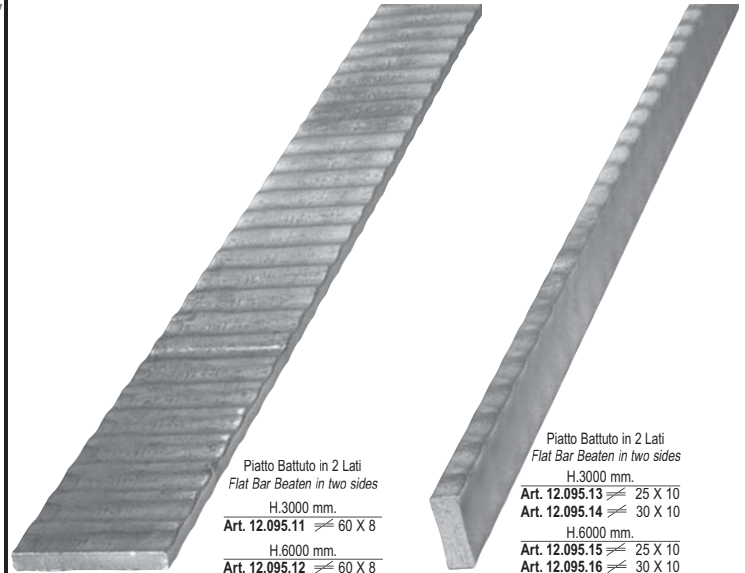

Piatto Battuto in 2 Lati
Flat Bar Beaten in two sides

Piatto Battuto in 2 Lati
Flat Bar Beaten in two sides

1. H.3000 mm.
2. Art. 12.095.13 ≙ 25 X 10
   - Art. 12.095.14 ≙ 30 X 10
3. H.6000 mm.
4. Art. 12.095.15 ≙ 25 X 10
   - Art. 12.095.16 ≙ 30 X 10

1. H.3000 mm.
2. Art. 12.095.17 ≙ 20 X 4
   - Art. 12.095.18 ≙ 25 X 4
   - Art. 12.095.19 ≙ 25 X 6
   - Art. 12.095.20 ≙ 25 X 8
   - Art. 12.095.21 ≙ 30 X 4
   - Art. 12.095.22 ≙ 30 X 6
   - Art. 12.095.23 ≙ 30 X 8
   - Art. 12.095.24 ≙ 40 X 4
   - Art. 12.095.25 ≙ 40 X 6
   - Art. 12.095.26 ≙ 40 X 8

1. H.3000 mm.
2. Art. 12.095.27 □ 12
   - Art. 12.095.32 □ 14