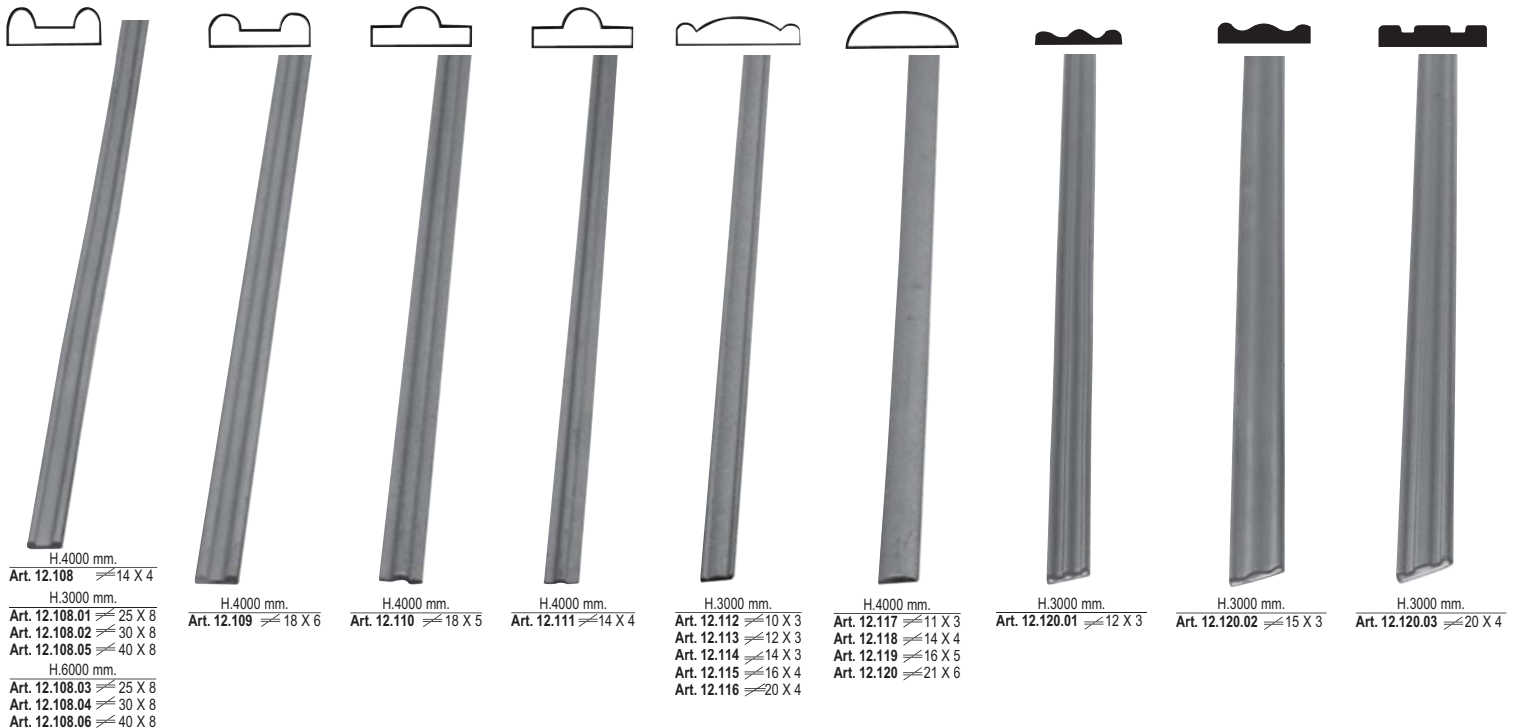

BARRE PER FASCETTE / COLLAR BARS

1. H.4000 mm.
2. Art. 12.108 ≙ 14 X 4
3. H.3000 mm.
4. Art. 12.108.01 ≙ 25 X 8
   - Art. 12.108.02 ≙ 30 X 8
   - Art. 12.108.05 ≙ 40 X 8
5. H.6000 mm.
6. Art. 12.108.03 ≙ 25 X 8
   - Art. 12.108.04 ≙ 30 X 8
   - Art. 12.108.06 ≙ 40 X 8

1. H.4000 mm.
2. Art. 12.109 ≙ 18 X 6

1. H.4000 mm.
2. Art. 12.110 ≙ 18 X 5

1. H.4000 mm.
2. Art. 12.111 ≙ 14 X 4

1. H.3000 mm.
2. Art. 12.112 ≙ 10 X 3
   - Art. 12.113 ≙ 12 X 3
   - Art. 12.114 ≙ 14 X 3
   - Art. 12.115 ≙ 16 X 4
   - Art. 12.116 ≙ 20 X 4

1. H.4000 mm.
2. Art. 12.117 ≙ 11 X 3
   - Art. 12.118 ≙ 14 X 4
   - Art. 12.119 ≙ 16 X 5
   - Art. 12.120 ≙ 21 X 6

1. H.3000 mm.
2. Art. 12.120.01 ≙ 12 X 3

1. H.3000 mm.
2. Art. 12.120.02 ≙ 15 X 3

1. H.3000 mm.
2. Art. 12.120.03 ≙ 20 X 4